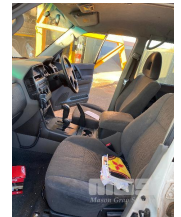

2003 MITSUBISHI PAJERO V6/V7 SERIES GLS STATION WAGON 4x4

Asset Details

Build Date:	2003
Compliance:	2003
Make:	MITSUBISHI
Model:	PAJERO
Variant:	V6/V7 SERIES
Series:	GLS
Body Type:	STATION WAGON
Engine Size:	4 CYLINDER TURBO DIESEL
Transmission:	AUTOMATIC TRANSMISSION
Fuel Type:	
Ext. Colour:	WHITE DUCO
Int. Colour:	GREY
Doors:	4
Seats:	7
Drive Type:	4x4

AIR CON, ALLOY WHEELS, BULL BAR, CARGO BARRIER, CD PLAYER, SIDE STEP, SPOT LIGHTS, ROOF CARRY ALL
2 WAY RADIO

(SOLD IN SITU LOCATED IN WHYALLA, INSPECT BY APPOINTMENT)
WILL BE SOLD WITH NO REGISTRATION PLATES