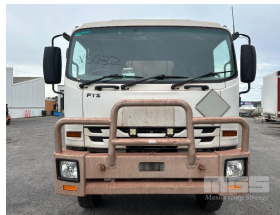

## 2019 ISUZU FH-FTS 139-260 4x4 SINGLE CAB TRAYTOP

### Asset Details

Build Date:	2019						
Compliance:	2019						
Make:	ISUZU						
Model:	FH-FTS						
Variant:	139-260						
Series:							
Body Type:	SINGLE CAB TRAYTOP						
Gearbox:	6 SPEED						
Transmission:	MANUAL TRANSMISSION						
Engine Make:							
Engine Size:	6 CYLINDER TURBO DIESEL						
Fuel Type:							
Diff Make / Size:							
Suspension:	SPRING SUSPENSION						
Ext Colour:	WHITE DUCO						
Tyre Size:	11R22.5						
Tyre Condition:							
Doors:	2	Seats:	3	Length:		Capacity:	
Volume:		Height:		Width:		GVM:	13,900kg
GCM:	20,500kg	SWL:		HP:		Tare:	

### Asset Identification VS032

Odometer:	51,476kms SHOWING	Rego:	NO PLATES	State:		Expiry:	
VIN:	JALFTS34LK7000041	PIN:		Hours:			
Engine No:	2270046HK1SD7	Books:		Service Books:			
Papers:		Keys:	2				